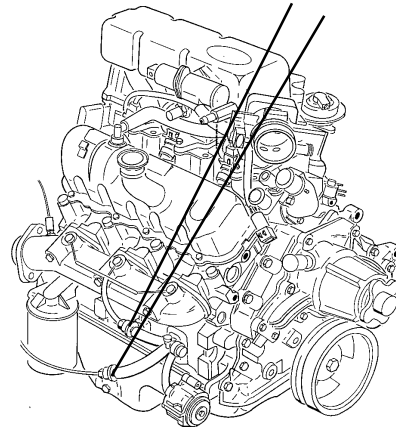

AIR PUMP CHECK VALVES

WHAT THEY DO

Air Pump Check Valves are one-way air flow control valves in the air supply tubes to the exhaust system. These valves prevent exhaust gas back flow into the Air Pump System which would damage other components of the system. They can also be found in the Air Tube to the three-way catalytic converter and are then called converter check valves.

FAILURE SYMPTOMS

Underhood exhaust leak or noise. Exhaust bypassing the valve can lead to Air Pump failure.

MAINTENANCE/SERVICE

Inspect valve for rust and/or exhaust gas residue. With engine running, check valve for exhaust flow on the pump side of the valve. Replace valve if exhaust is present.

YEAR	ENGINE	MODEL	OE #	PART #

ALFA ROMEO

4 cyl.

1980-72	2.0L (AR01615, AR01629) 120"	All Models (w/Air Pump)	11634-35032-01	17007

AMC

4 cyl.

1983-79	All	All Models (Exc.Cal.)	3233960,3239802	17001

6 cyl.

1986-79	4.2L (C) 258"	All Models	3233960	17001

BMW

4 cyl.

1976-64	2.0L (M10) 121"	All Models (w/Air Pump)	1164-0743-195	17001